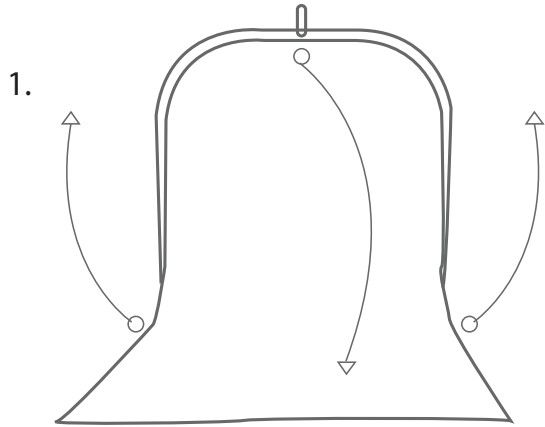

How to fold it
Supercollapsible

BOTERO

Backgrounds

Painted fabrics

Dry washing without steam

Low temperature ironing

Does NOT support water washing

Does NOT support steam during ironing