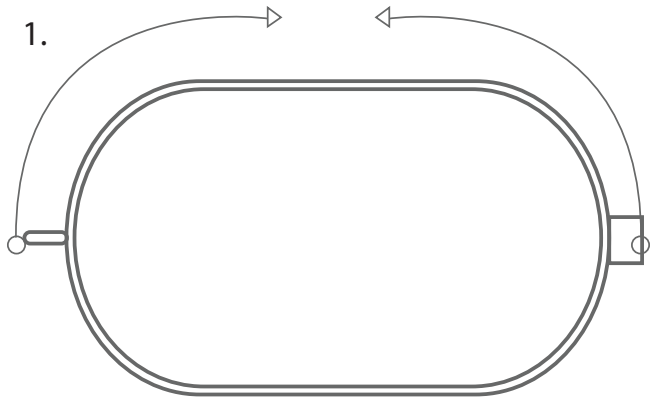

How to fold it

Diffusers and collapsible

BOTERO

Backgrounds

Painted fabrics

Dry washing without steam

Low temperature ironing

Does NOT support water washing

Does NOT support steam during ironing

Unicolor fabrics

Washed at a maximum temperature of 30 °

Washed with minimal agitation

Dried in low temperature drying machine

Do NOT twisting

Should be ironed at medium temperature